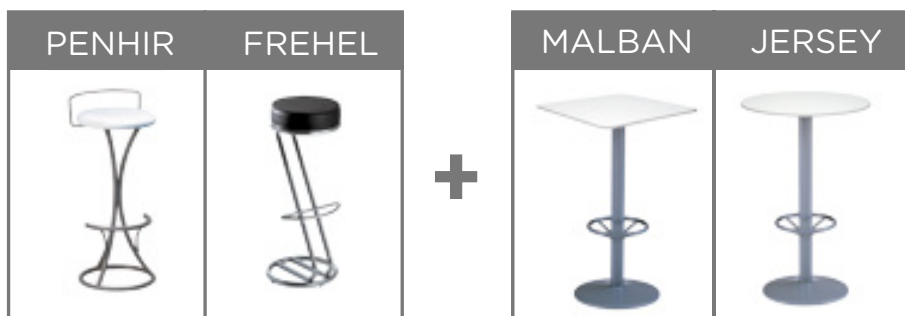

# ENSEMBLE

C

3  
tabourets

1  
mange-debout

158€

D

ENSEMBLE

3  
tabourets